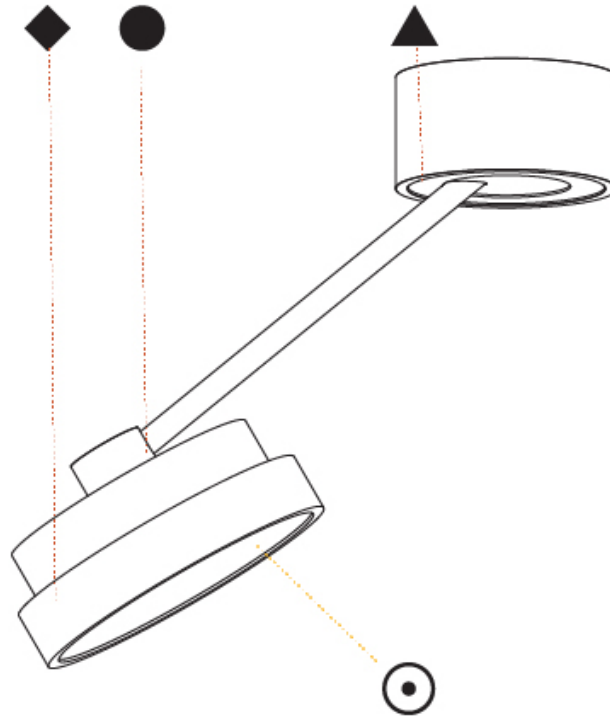

SIGN DIVA DANCER KORONA SUSPENSION

A300043-

PROJECT	_____
TYPE	_____
SPECIFIER	_____
QUANTITY	_____
DATE	_____

A