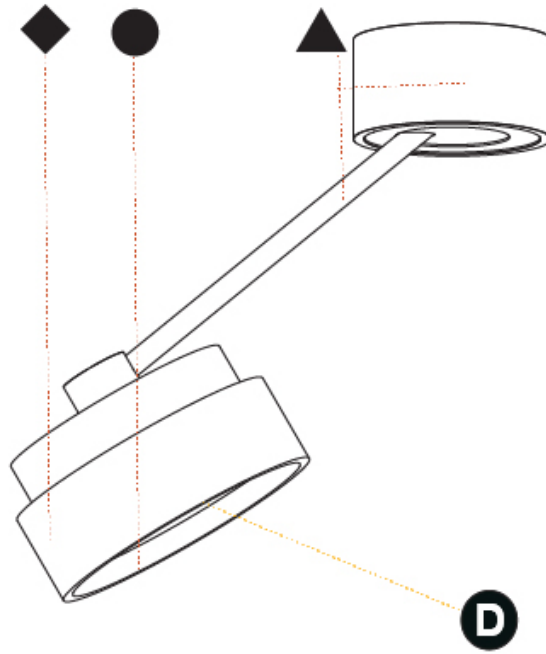

SIGN DIVA DANCER SUSPENSION

A300037-

PROJECT

TYPE

SPECIFIER

QUANTITY

DATE

A